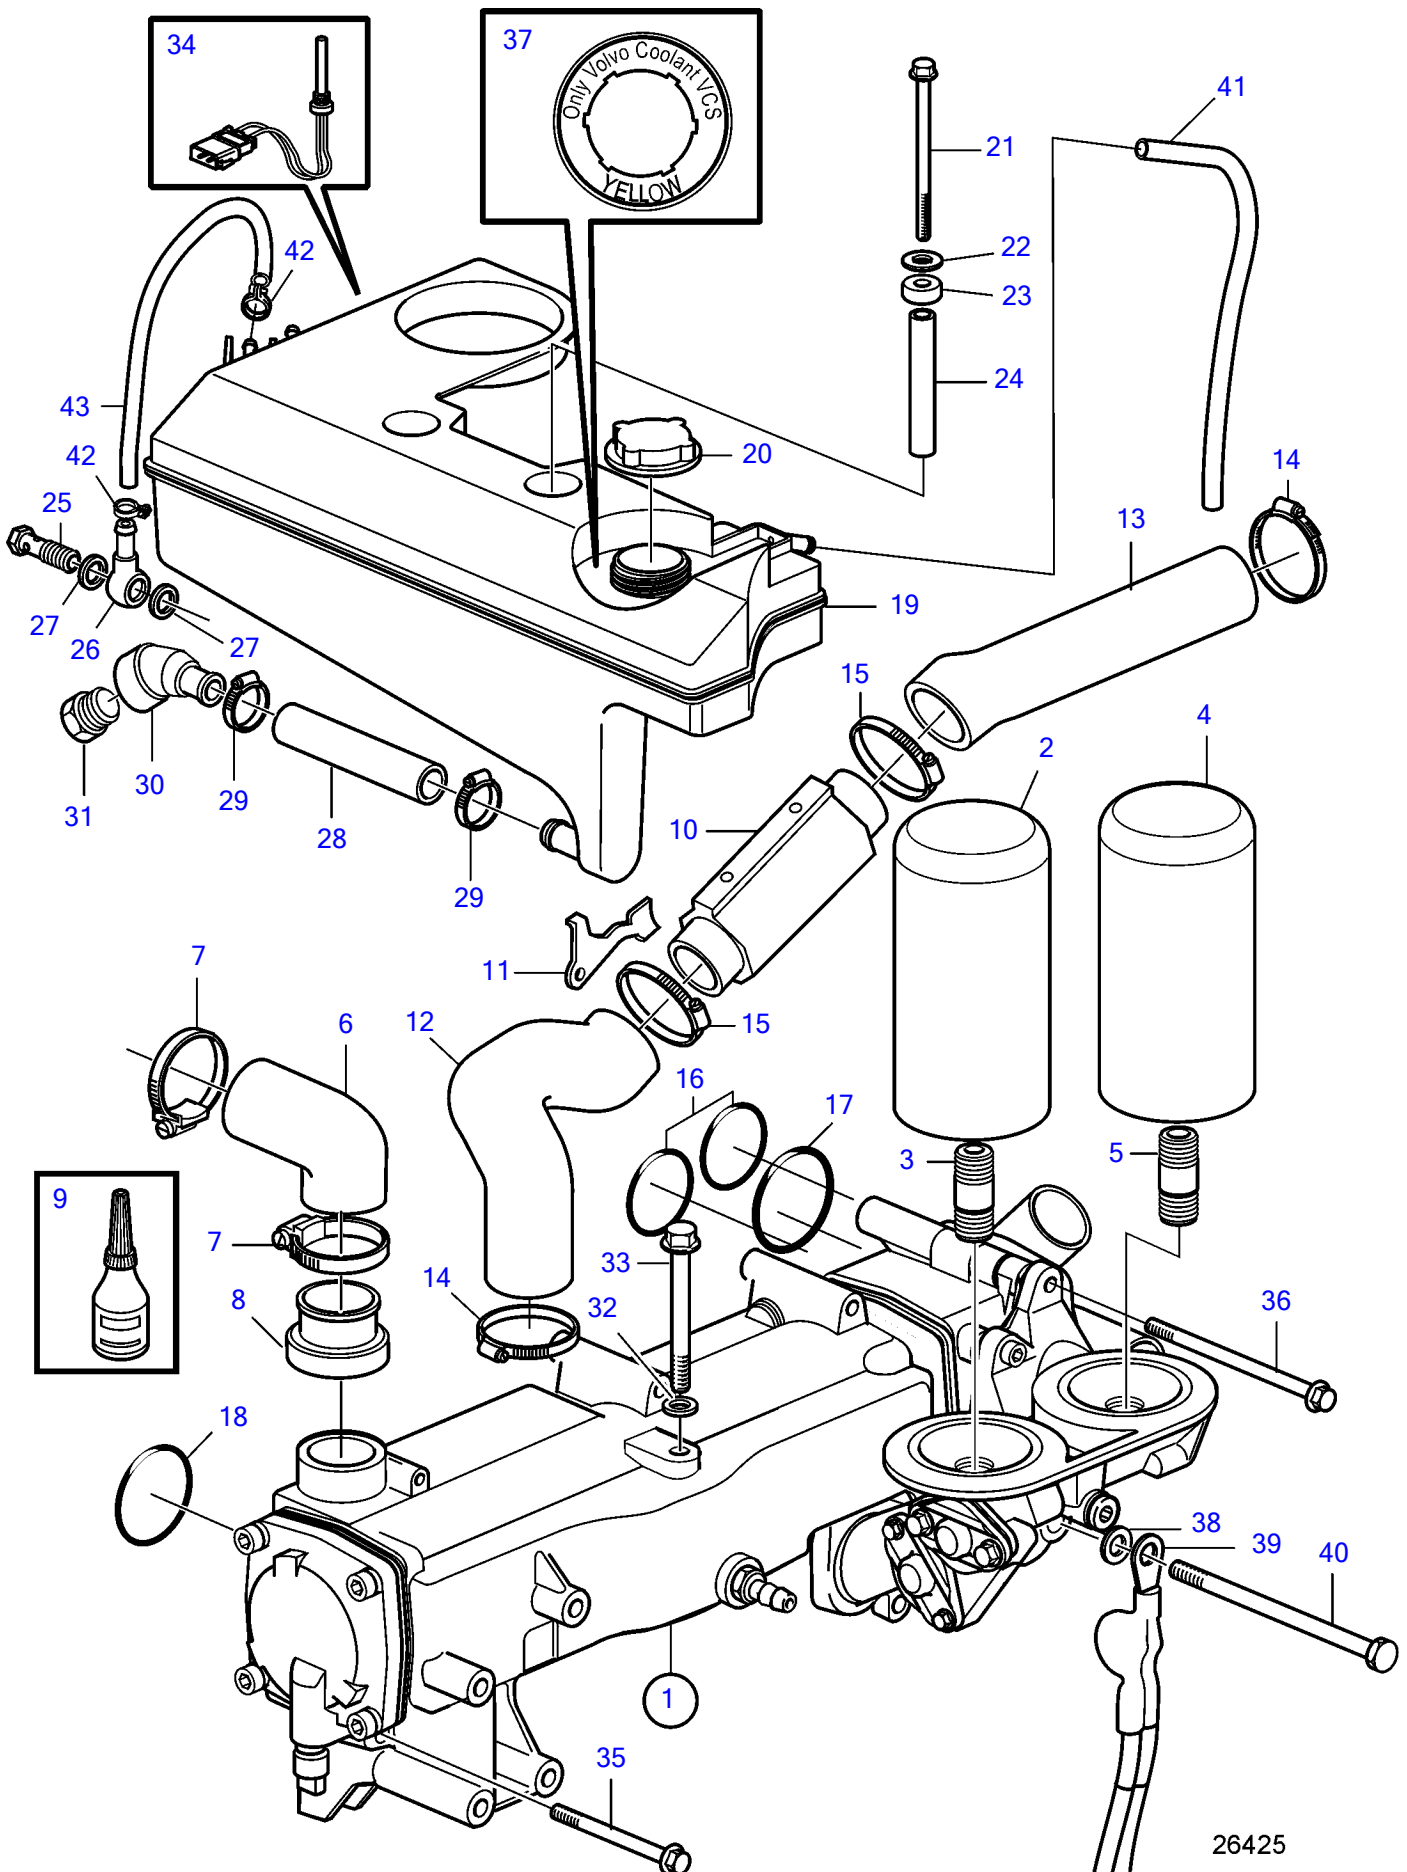

D6-280A-A, D6-280A-B, D6-280I-A, D6-280I-B, D6-310I-A, D6-310A-A, D6-310A-B, D6-310D-B, D6-310I-B, D6-350A-A, D6-350A-B, D6-370A-B, D6-370D-B, D6-370I-A, D6-370I-B

26425

D6-280A-A, D6-280A-B, D6-280I-A, D6-280I-B, D6-310I-A, D6-310A-A, D6-310A-B, D6-310D-B, D6-310I-B, D6-350A-A, D6-350A-B, D6-370A-B, D6-370D-B, D6-370I-A, D6-370I-B

REF	PART NO.	QTY	DESCRIPTION	SEE SEC.	NOTES
1	3812564	1	Heat exchanger		(3582297)
			.	6717	
2	21632901	1	Oil filter		By pass
3	423067	1	Nipple		
4	3582732	1	Oil filter		Full flow.
5	3583695	1	Nipple		
6	3808093	1	Hose	7044	Included in kit 3818868., (3582929)
7	961672	2	Hose clamp	7044	Included in kit 3818868.
8	3808092	1	Pipe connection	7044	Included in kit 3818868.
9	1161370	1	Adhesive	7044	Included in kit 3818868., 50ml
10	3583818	1	Fuel cooler		
11	3583819	1	Bracket		
12	3583009	1	Hose		
13	3583015	1	Hose		
14	943478	2	Hose clamp		
15	943479	2	Hose clamp		
16	949722	2	O-ring		
17	976041	1	O-ring		
18	969415	1	O-ring		
19	3887582	1	Expansion tank		(3584072)
20	1674083	1	Pressure cap		
21	965184	2	Flange screw		L=100mm
22	976944	2	Washer		
23	3285120	2	Spacer sleeve		
24	3583863	2	Spacer sleeve		
25	969299	1	Hollow screw		
26	858750	1	Banjo nipple		
27	11994	2	Gasket		
28	952969	1	Hose		
29	943472	2	Hose clamp		
30	3808586	1	T-nipple		(3584237)
31	479956	1	Plug		
32	3583833	1	Washer		
33	3583648	1	Screw		
34	3547710	1	Level guard		
35	965184	4	Flange screw		
36	968893	1	Flange screw		
37	21506995	1	Label		
38	955894	1	Washer		
39	21923306	1	Wiring harness kit	7034	
40	980103	1	Hexagon screw		
41	942754	1	Hose		
42	975270	2	Hose clamp		
43	942700	1	Hose